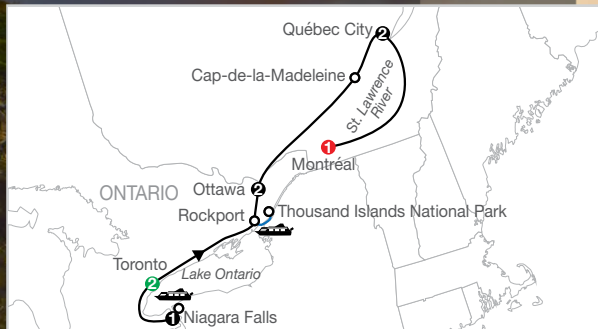

Historic Cities of Eastern Canada 9 Days | Toronto to Montréal

Now from **$3,579[^]**
per person twin share
(06/07/2025 departure)

Highlights:

- Special lunch atop Toronto's rotating CN Tower
  - A thrilling Niagara Falls Cruise
- Scenic cruise through Thousand Islands National Park